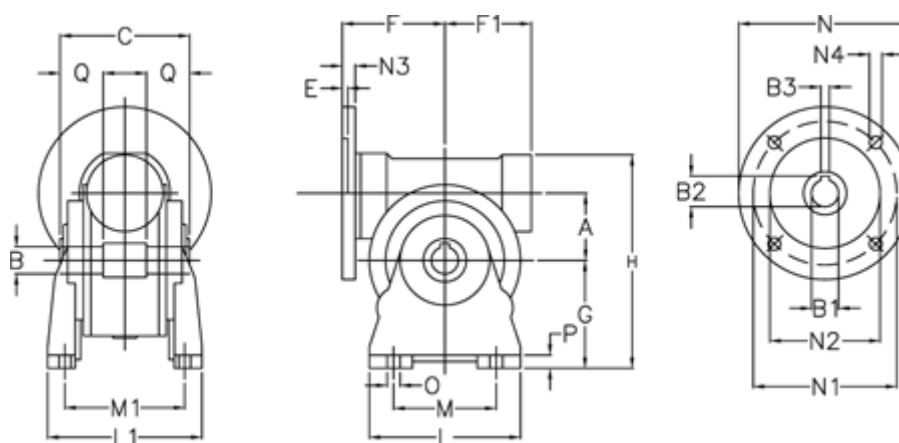

Data Sheet

Article number: 3902044028228
Description: Worm gear
VF 44-A-28-71B14

Measures

A	= 44.6	F1	= 54	N1	= 85
B	= 18 H7	G	= 72	N2	= 70
B1 E7	= 14	H	= 143	N3	= 10
B2	= 16.3	L	= 90	N4	= 7
B3 H9	= 5	L1	= 98	O	= 8.5
C	= 64	M	= 52	P	= 10
E	= 2	M1	= 81	Q	= 24.5
F	= 65	N	= 105		